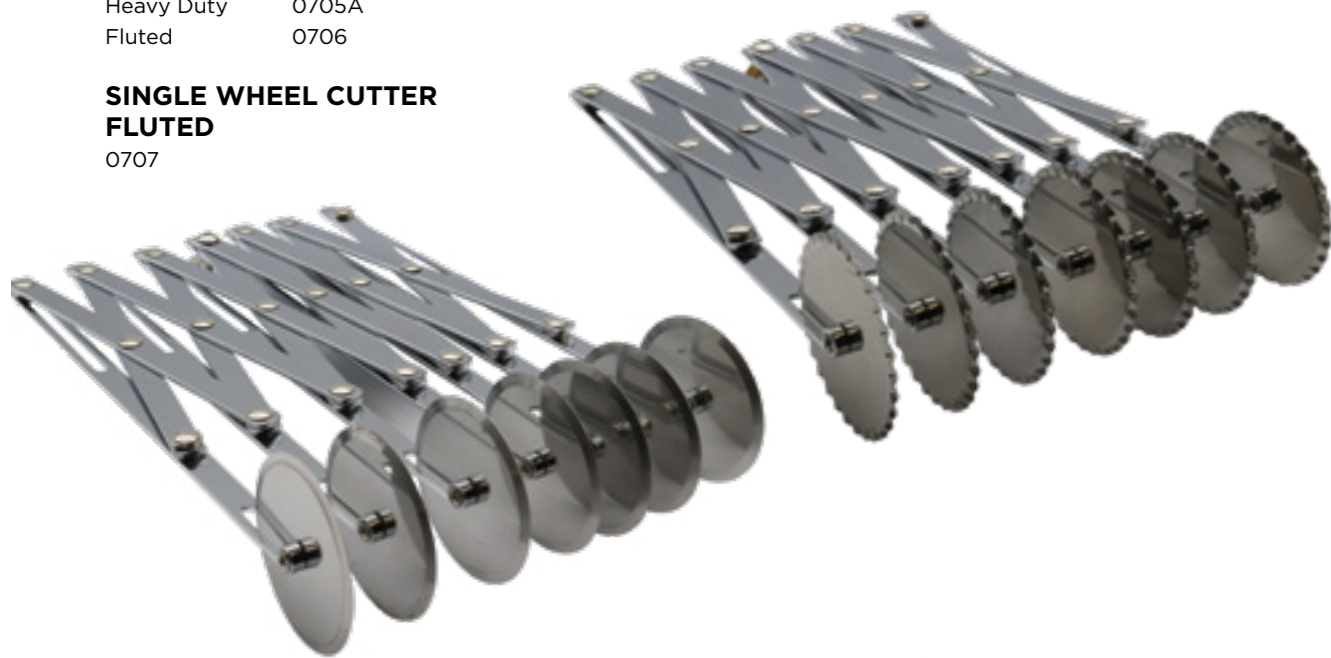

**ROLLER
DOCKER**
0683

**CROISSANT
CUTTER**
0696/IMP

**7 WHEEL EXPANDABLE
CUTTER**

- Plain 0705
- Heavy Duty 0705A
- Fluted 0706

**SINGLE WHEEL CUTTER
FLUTED**
0707

**LATTICE
ROLLER
CUTTER**
0703

**LATTICE CUTTER PRESS
ROUND**
0704