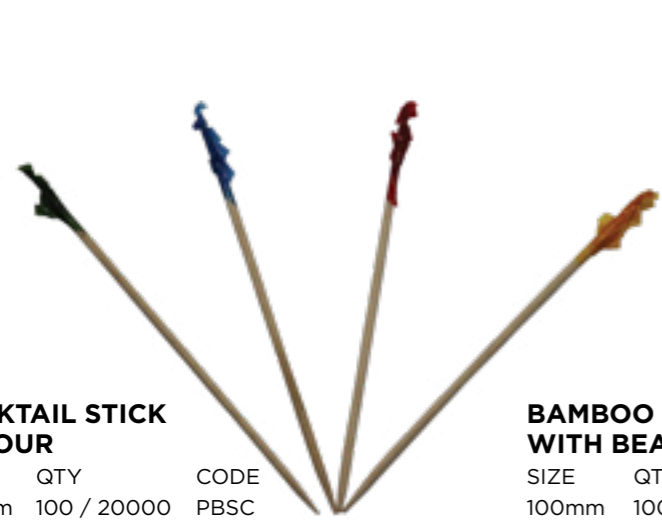

COCKTAIL PICKS

QTY	CODE
100	4231

BAMBOO SKEWER WITH RING

SIZE	QTY	CODE
85mm	100 / 10000	PBSR1
100mm	100 / 10000	PBSR2
120mm	100 / 10000	PBSR3
Curved 120mm	100 / 10000	PBSRC

SKEWERS BAMBOO QTY: 100

100mm	4212
150mm	4213
200mm	4214
250mm	4215
300mm	4215A